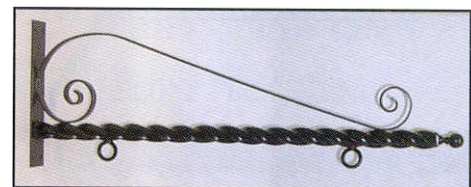

INTERIOR FACILITY BRACKET SYSTEM

The 24" long bracket with 18" x 12" white powder coated steel sign blank. Comes with "S" hooks for mounting sign to bracket. Bracket can bolt or strap to wall. Holes are on 10-1/4" centers.

The 36" long bracket with 24" x 18" white powder coated steel sign blank. Comes with "S" hooks for mounting sign to bracket. Bracket can bolt or strap to wall. Holes are on 21-3/4" centers.

The 48" long bracket with 36" x 24" white powder coated steel sign blank. Comes with "S" hooks for mounting sign to bracket. Bracket can bolt or strap to wall. Holes are on 24" centers.

41" Long Deluxe Scroll Bracket

The 41" long deluxe scroll bracket with 30" x 24" white powder coated steel sign blank. Bracket can bolt or strap to wall. Bracket has heavy duty decorative bottom bar and eyelets for holding heavier materials. Holes on 21-1/2" centers.

53" Long Deluxe Scroll Bracket

The 53" long deluxe scroll bracket with 36" x 24" white powder coated steel sign blank. Bracket can bolt or strap to wall. Bracket has heavy duty decorative bottom bar and eyelets for holding heavier materials. Holes on 30" centers.