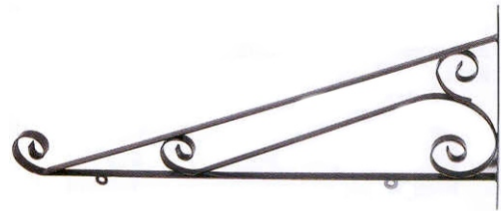

INTERIOR FACILITY BRACKET SYSTEM

The 24" long bracket with 18" x 12" white powder coated steel sign blank. Comes with "S" hooks for mounting sign to bracket. Bracket can bolt or strap to wall. Holes are on 10-1/4" centers.

The 36" long bracket with 24" x 18" white powder coated steel sign blank. Comes with "S" hooks for mounting sign to bracket. Bracket can bolt or strap to wall. Holes are on 21-3/4" centers.

The 48" long bracket with 36" x 24" white powder coated steel sign blank. Comes with "S" hooks for mounting sign to bracket. Bracket can bolt or strap to wall. Holes are on 24" centers.

41" Long Deluxe Scroll Bracket

The 41" long deluxe scroll bracket with 30" x 24" white powder coated steel sign blank. Bracket can bolt or strap to wall. Bracket has heavy duty decorative bottom bar and eyelets for holding heavier materials. Holes on 21-1/2" centers.

53" Long Deluxe Scroll Bracket

The 53" long deluxe scroll bracket with 36" x 24" white powder coated steel sign blank. Bracket can bolt or strap to wall. Bracket has heavy duty decorative bottom bar and eyelets for holding heavier materials. Holes on 30" centers.