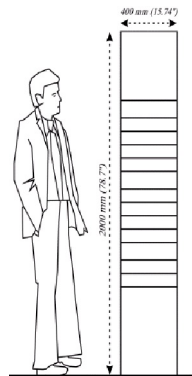

Interior Facility Identity Signs

INTERIOR

Metal Extrusion System 2

MES 1

800-4-ANY-SIGN.com

"Call or Click"

Industrial Design/ Engineering/ Marketing/ Signs/ Displays/ Exhibits/ Visual Solutions